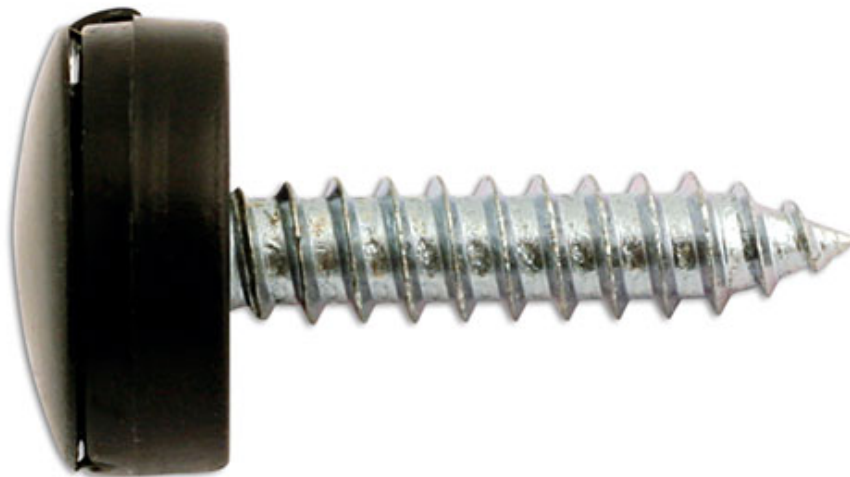

## Fixation inviolable pour plaque d'immatriculation noire -

A pack of 100 security screws with black flip top cap. These clutch head screws provide a permanent, one-way fixing preventing number plate theft.

### Additional Information

- Fixation inviolable pour plaque d'immatriculation
- Ces vis inviolables peuvent être vissées mais ne peuvent ensuite plus être dévissées, les rendant ainsi permanentes.
- Capuchon noir inclus
- Vis No 6 x 20mm
- 100 pcs

## Clutch Head Screwdriver Set 4pc | 8477

- Suitable for use on tamper resistant clutch screws.
- Sizes: 5/32", 3/16", 1/4" x 195mm long; 5/16" x 255mm long.
- Manufactured from chrome vanadium.
- These fixings can be found on older GM and other vehicles, they are also used on some number plates.
- For clutch head number plate screws please see Connect Part Nos. 30336, 30633, 30634 and 30635.